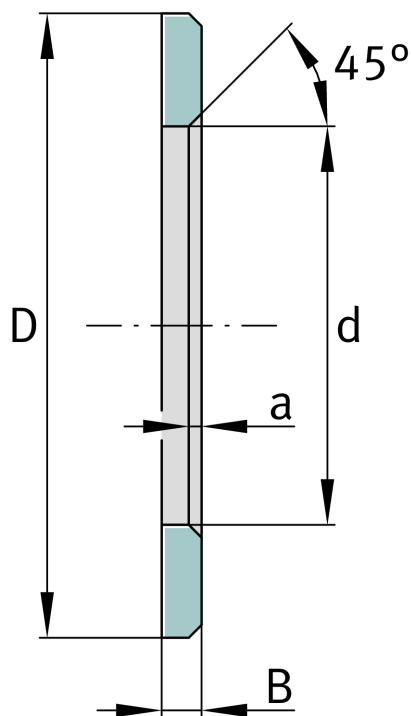

LS5070

Bearing washer

Schaeffler ID:
0000550500000

Bearing washers, suitable for AXK and
K811

Technical information

Main Dimensions & Performance Data

d	50 mm	Bore diameter track washer
D	70 mm	Outside diameter track washer
B	4 mm	Width
	45 °	Chamfer Angle
a _{min}	1 mm	Chamfer width
	54.4 g	Weight